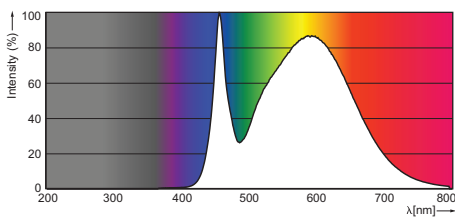

Photometric data

GA300, GA110 4000 K

© 2014 Koninklijke Philips N.V. (Royal Philips)
All rights reserved.

Specifications are subject to change without notice. Trademarks are the property of Koninklijke Philips N.V. (Royal Philips) or their respective owners.

www.philips.com/lighting

2014, February 1
data subject to change