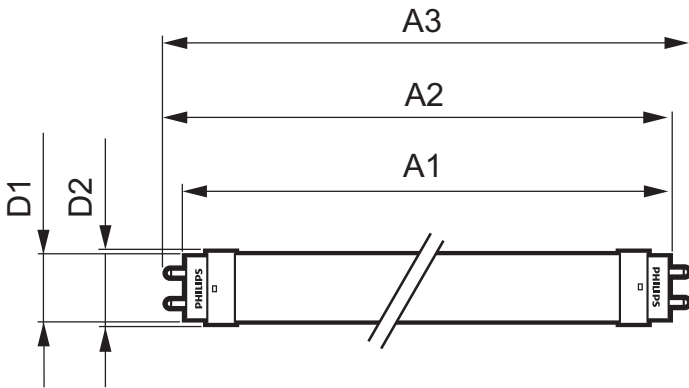

• Measuring Conditions

Switching cycle	50000
-----------------	-------

• Product Dimensions

Length A1	1500.0 mm
Fixing Hole Distance	1507.0 mm
A2 Length	
Length A3	1514.0 mm
Mounting hole diameter	25.68 mm
Circular outline dimension	28 mm

• Approval & Application Chars

VDE marking	No
CE marking	Yes
UL certificate	No
RoHS compliance	Yes
KEMA Keur certificate	Yes

PHILIPS

MASTER LEDtube Performance

Product Data

Order code 693697 00
 Full product code 871829169369700
 Full product name MASTER LEDtube PERF 1500mm
 31W840 T8 C
 Order product name MST LEDtube PERF 1500mm
 31W840 T8 C
 Pieces per pack 1
 Packing configuration 10

Packs per outerbox 10
 Bar code on pack - EAN1 8718291693697
 Bar code on outerbox - EAN3 8718291693703
 Logistic code(s) - 12NC 929000299802
 Net weight per piece 0.450 kg

Dimensional drawing

MASTER LEDtube PERF 1500mm 31W840 T8 C